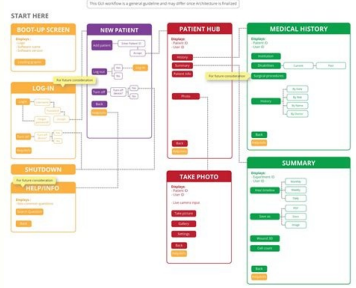

Computer Aided Drug design

- CADD represents computational methods and resources that are used to facilitate the design and discovery of new therapeutic solutions.